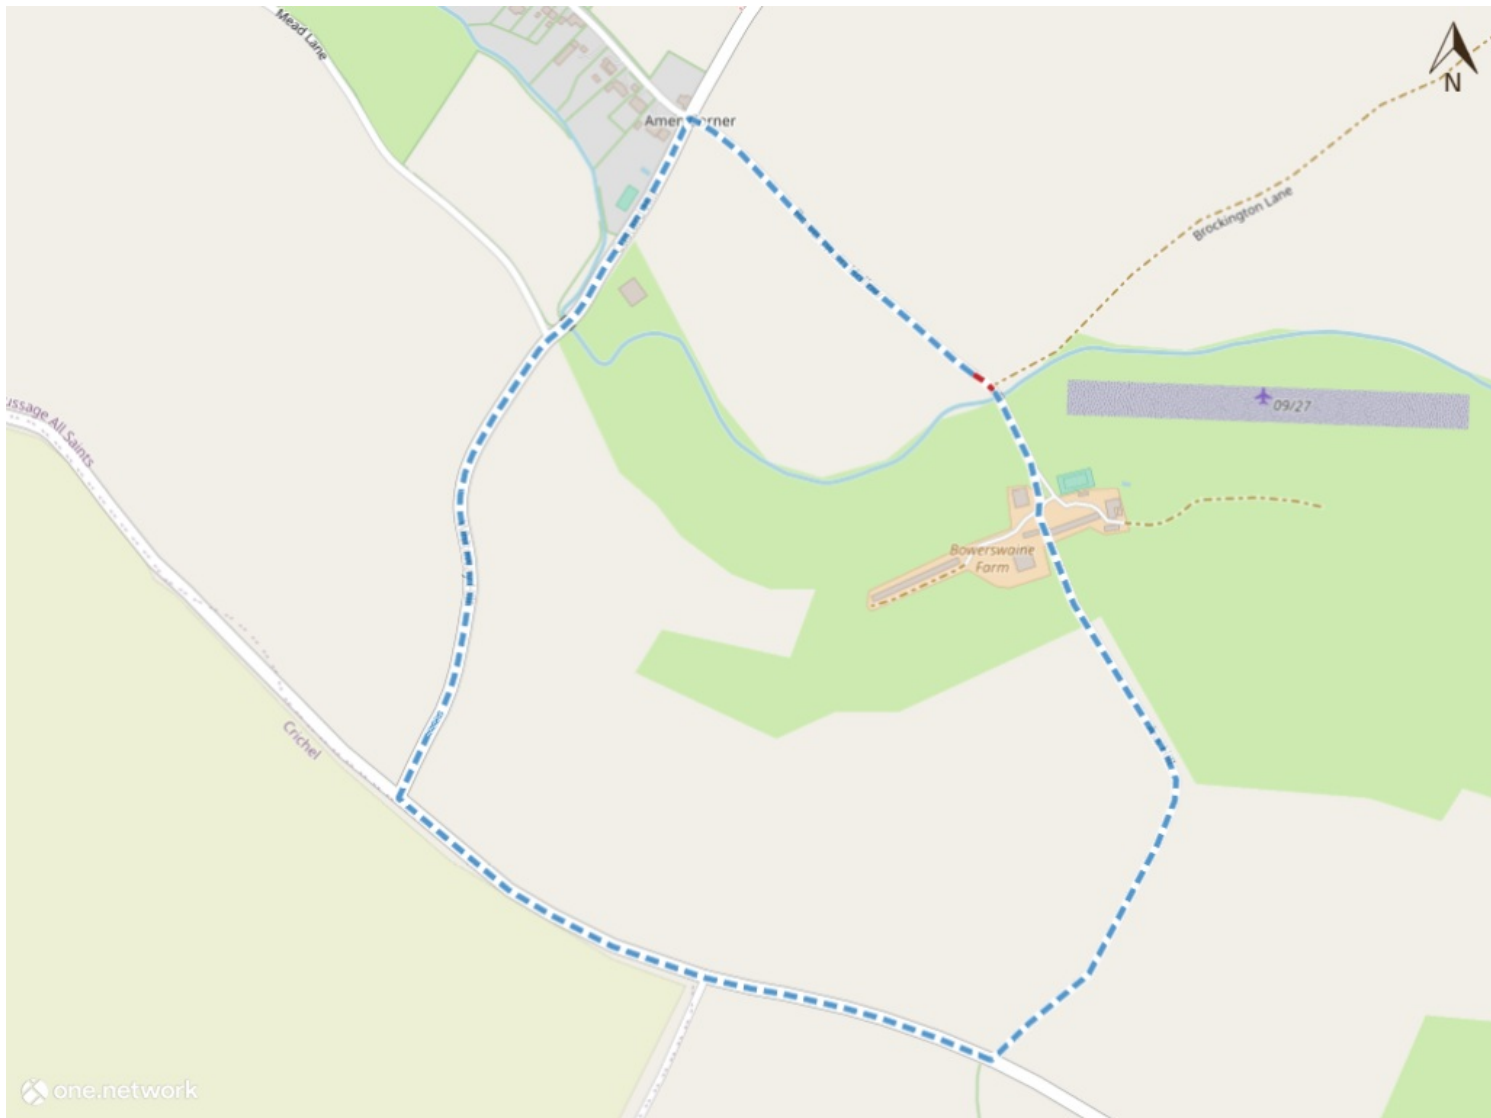

PROPOSED HIGHWAY WORKS IN YOUR AREA

LOCATION: - Bowerswain Hollow, Ass hill

To enable us to carry out essential highway maintenance works, we plan to close Bowerswain Hollow, Ass hill on the 22nd November 2023 .

The road will be closed between the hours of 09:30 and 14:30

We will be carrying out targeted and localised repairs to sections of those roads highlighted in red on the attached map. The recommended diversion route is marked in blue, and this will remain in place for the full duration of the above works. National regulations state that traffic must be diverted onto roads with the same classification as the one that is closed.

If you wish to discuss these works in more detail, please contact me using the details below.

Yours faithfully
Colin Griffin
Site Agent
Dorset Highways
Tel: 01305 228100

Map data © [MapTiler](#) © [OpenStreetMap contributors](#)

Document Date: 29th September 2023

[Find out more about road maintenance on our website](#) | [View all roadworks in your area](#)